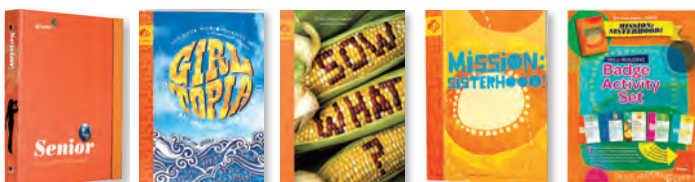

The Girl Scout Leadership Experience

The Senior Girl's Guide to Girl Scouting 60500 $19.50
GIRLtopia Senior Journey Book 67500 $7.00
Sow What? Senior Journey Book 67502 $7.00
MISSION: SISTERHOOD!
Senior Journey Book 67504 $7.00
Senior Skill-Building Badge Activity Sets
It's Your World Set 60501 It's Your Planet Set 60502
It's Your Story Set 60503 $4.00 Each

All items on these two pages are Imported unless otherwise noted.