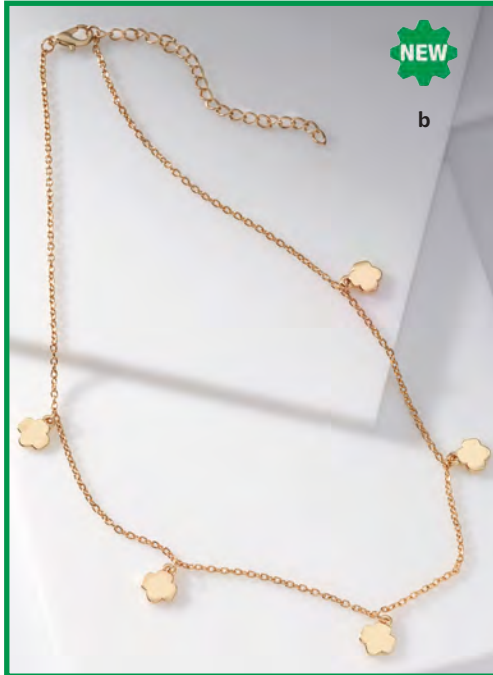

# GIRL SCOUTS LEAD THE WAY

**a OFFICIAL VOLUNTEER  
SHORTHAND POLO**  
Imported.  
Misses' Sizes: S, M, L, XL.  
Women's Sizes: 2X, 3X, 4X, 5X.  
**7519 Value Priced \$17.00**

**b NAVY SERVICEMARK POLO**  
Imported.  
Misses' Sizes: S, M, L, XL.  
Women's Sizes: 2X, 3X, 4X.  
**8653 \$34.00**

# THE PERFECT FINISHING TOUCHES

**NEW**

a

**NEW**

b

a **NEW PROFILES PEARL NECKLACE\***  
Imported.  
12796 \$99.00

b **NEW GOLDTONE MINI TREFOILS NECKLACE**  
Imported.  
12798 \$10.00

c **NEW OPEN TREFOIL NECKLACE**  
Imported.  
12808 \$28.00

d **GIRL SCOUT TREFOIL PIN WITH SWAROVSKI® CRYSTALS\***  
Imported.  
12360 Was \$120.00  
**SPECIAL PRICE \$59.99**

e **NEW OPEN TREFOIL EARRINGS**  
Imported.  
12807 \$18.00

f **NEW HEART AND PEARL BRACELET**  
Imported.  
12792 \$40.00