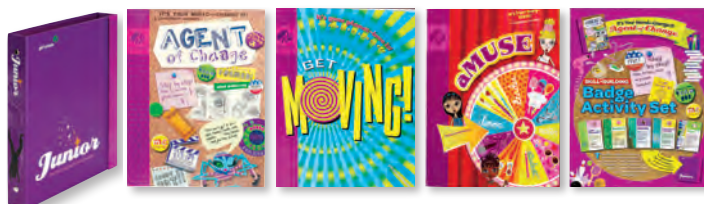

The Junior Girl's Guide to Girl Scouting 60300 $19.50
Agent of Change Junior Journey Book 67300 $7.00
GET MOVING! Junior Journey Book 67302 $7.00
aMUSE Junior Journey Book 67304 $7.00
Junior Skill-Building Badge Activity Sets
It's Your World Set 60301
It's Your Planet Set 60302
It's Your Story Set 60303 $4.00 Each

All items on this page are Made in USA unless otherwise noted.

† Earned Award